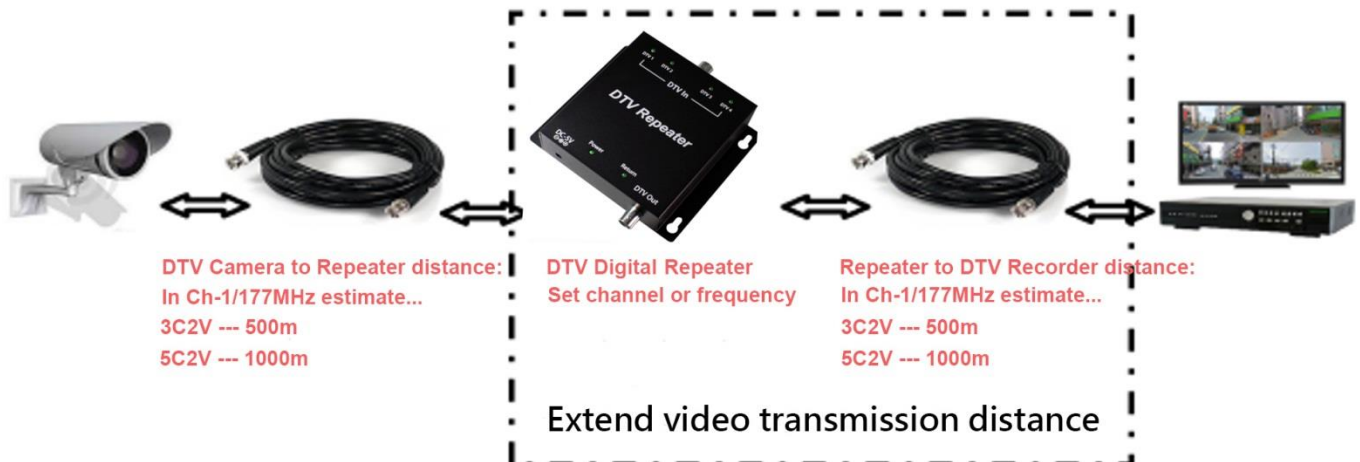

PDHVCR06

ccHDtv DTV Repeater

ccHDtv DTV Repeater

Restore the video and signal quality, breaking long distance barriers

Feature

- H.264 digital compression format.
- Revert to the original factory digital signal strength.
- Extend video and signal transmission distance , A repeater is available 3C2V coaxial cable to extend about 500m , 5C2V coaxial cable to extend about 1000m.
- 4 cameras simultaneously restore, Support a coaxial cable to connect 16 different channels of the camera.
- Support POC Injector and video wireless transmitter (DVB T Wireless transmitter)

Specifications

Power	DC 5V/1A
I/O ports	BNCx2 (DVR side x1, Camera side x1 Camera can be connected 4), DC in x1
Video In	DVB-t (DVR, Min: -80dB above)
Video Out	DVB-t (Camera, Restore Strength: 0~-10dB)
LED Description	Power LED : Color(green+red) DTV in (Locked) LED : green Return (Tx) LED : green
Transmission distance	1000m with 5C2V cable , 500m with 3C2V cable
Narrative function	Restore the camera's signal strength Min. input signal strength -85 dBm Output signal strength 0 ~ -8dBm
Certification	CE 、 FCC 、 BSMI 、 RoHS
Size	80 (L) x 64 (W) x 30 (H) mm
Weight	500 g