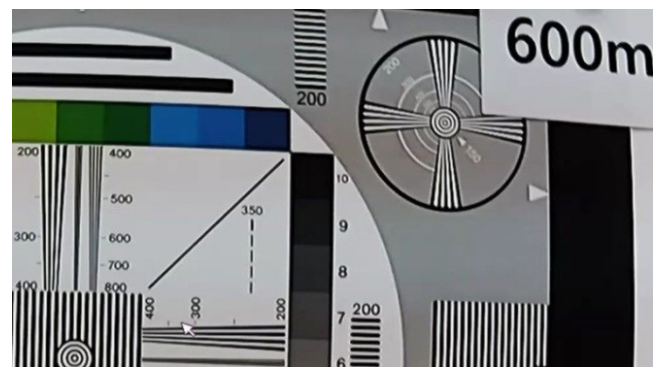

HD NOW
Fast and Economy

PDHVBX02
ccHDtv Box Camera
(Lens is not included)

CS mount 2.0 Mega-Pixels Full HD 1080p H.264 DVB T Coaxial Cable

2 Mega-Pixels . Indoor . CS mount . Box Camera

ccHDtv is a newly developed surveillance system, It used to transmit high-definition digital video solutions. ccHDtv core concept is based on digital TV (DTV) the same DVB-T transmission technology, Provides 720p and 1080p, Even the future of 4K high-resolution video, And can easily be transmitted through the coaxial cable, twisted pair or radio waves, Mature and stable quality.

Up to 32 FullHD @ 30fps video streams, With a common quality coax such as 3C2V / RG59, You will be able to simultaneously transmit video, If the single channel up to at least 500 meters away, But also to maintain consistency with the original image quality of high-resolution without repeater.

Feature

- H.264 video compression format, Capacity quality optimization
- Maximum resolution of 1920 x 1080, up to 30fps
- For CS mount 6mm or more than 6mm fixed iris lens
- Can be used with a variety of PTZ
- Support DVB-T (ETSI EN 300 744) digital TV transmission system

2 Mega-Pixels / Indoor / CS mount / Box Camera PDHVBX02

Specifications

Camera	
Sensor	1/2.8" Sony Exmor CMOS sensor
Lens	Not included (CS Mount)
Shutter	1 / 10,000s ~ 1/8s
Iris control	With DC-Iris output (depend on lens type)
WDR	r-WDR (option)
Image	
Compression	H.264
Resolution	1920 x 1080, 640 x 360
Image rate	30 fps
Settings	Brightness, contrast, color saturation, sharpness, Image adjustment
Transmission	
Protocol	DVB-T
Control	RS-232
Frequency	177 ~ 473MHz
Setup	By setting tool
Transmission Distance	Up to 500 meters through 3C2V / RG59 coaxial cable