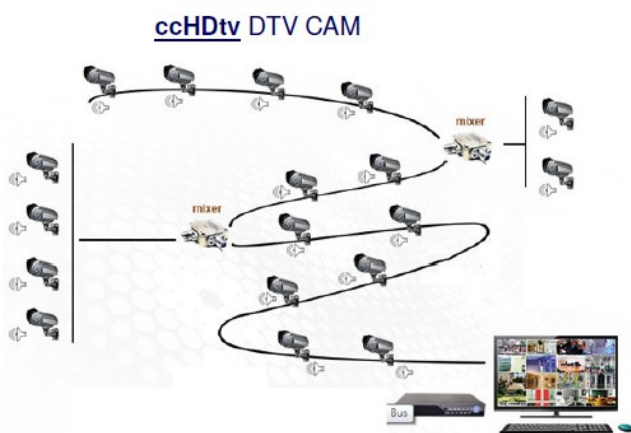

HD NOW
Fast and Economy

PDHVBX02
ccHDtv Box Camera
(Lens is not included)

CS mount 2.0 Mega-Pixels Full HD 1080p H.264 DVB T Coaxial Cable

2 Mega-Pixels . Indoor . CS mount . Box Camera

ccHDtv is a newly developed surveillance system, It used to transmit high-definition digital video solutions. ccHDtv core concept is based on digital TV (DTV) the same DVB-T transmission technology, Provides 720p and 1080p, Even the future of 4K high-resolution video, And can easily be transmitted through the coaxial cable, twisted pair or radio waves, Mature and stable quality.

Wire installation with the same CCTV, And can be inexpensive dispenser, Reach many of the tap, And cross-fault tolerance crossovers, Low cost and easy construction, Without spending manpower to maintain complex and expensive network environment, You can have a high-quality monitor image, When the problem occurred, You can quickly clarify and resolve, Ensure security without interruption.

Up to 32 FullHD @ 30fps video streams, With a common quality coax such as 3C2V / RG59, You will be able to simultaneously transmit video, If the single channel up to at least 500 meters away, But also to maintain consistency with the original image quality of high-resolution without repeater.

Video	
Digital TV	In the built-in DVB-T Receiver: Connect directly to Digital antenna input; or via DVB-T set-top boxes
DVR	4 / 8 / 16 channels ccHDtv DVR
PC	Through digital TV card
Normal	
Shell	Metal
Memory	128MB RAM, 128MB Flash
Power	DC 12V · Power Consumption: 2.8W (normal), 3.84W (max)
Connection	BNC
Working Environment	-10°C ~ 50°C (14°F ~ 122°F) 20~80% RH (Relative humidity)
Size	61(W) x 51(H) x 120(L) mm
Weight	248g
Authenticate	CE, FCC, ROHS